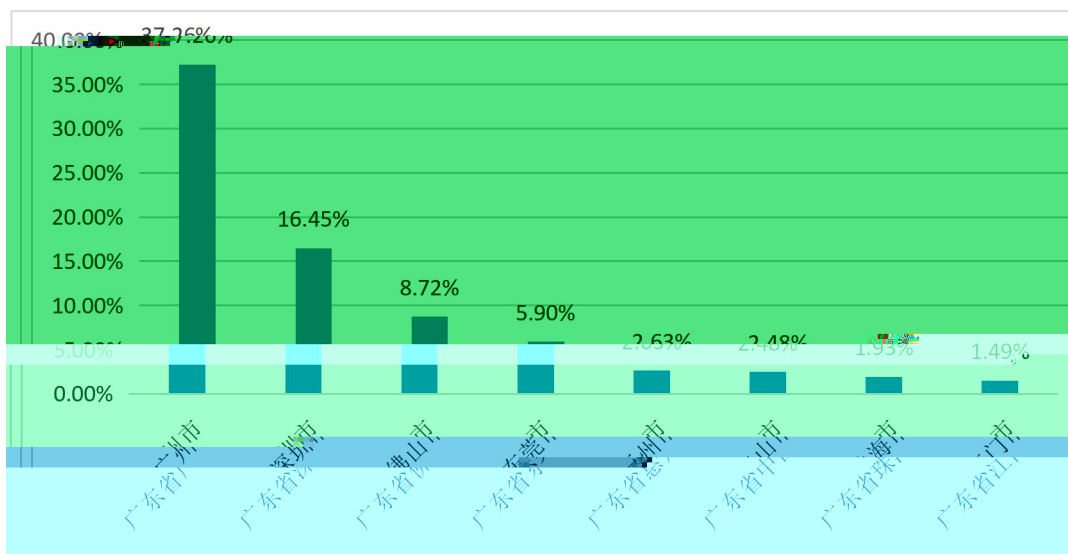

.....	21
.....	21
.....	22
.....	24
.....	24
.....	24
.....	24
.....	25
.....	26
.....	26
.....	27
.....	28

3

90%

4

5

6

7

A writing area consisting of a solid blue horizontal bar at the top, followed by 16 horizontal blue lines for text entry.