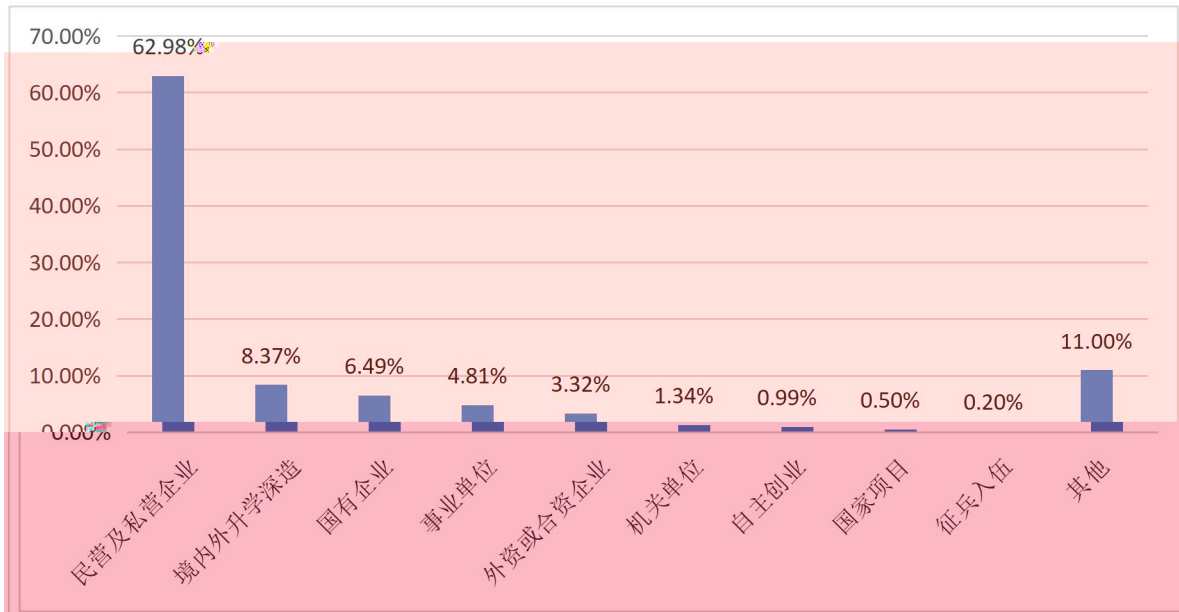

.....	21
.....	21
.....	22
.....	24
.....	24
.....	24
.....	24
.....	25
.....	26
.....	26
.....	27
.....	28

3

90%

4

5

6

7

A writing area consisting of a solid blue horizontal bar at the top, followed by 16 horizontal blue lines for text entry.