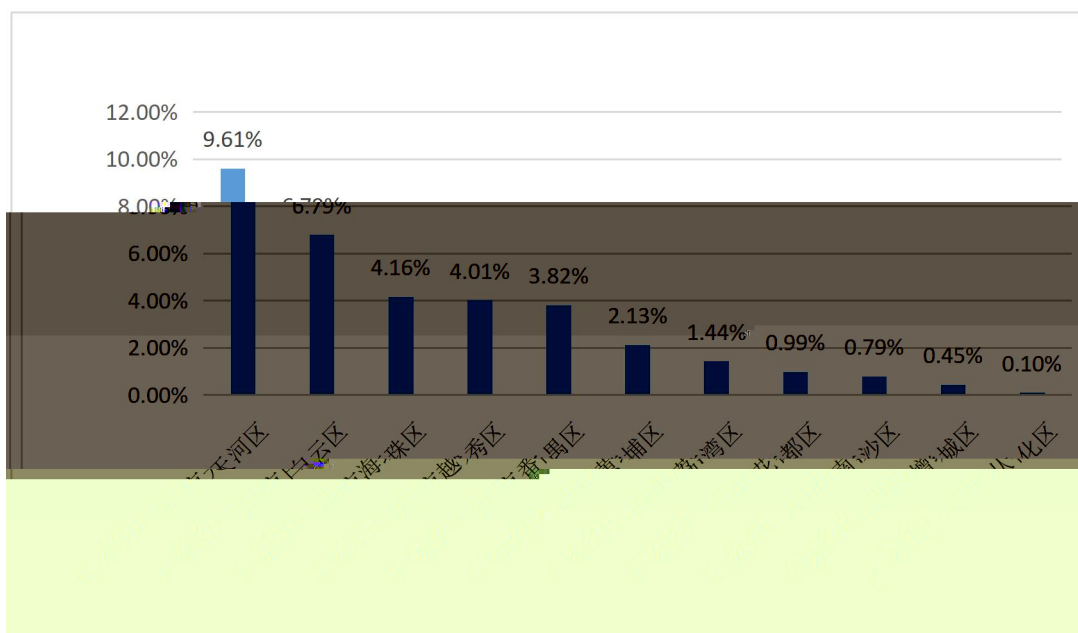

.....	21
.....	21
.....	22
.....	24
.....	24
.....	24
.....	24
.....	25
.....	26
.....	26
.....	27
.....	28

3

90%

4

5

6

7

A writing area consisting of a solid blue horizontal bar at the top, followed by 16 horizontal blue lines for text entry.